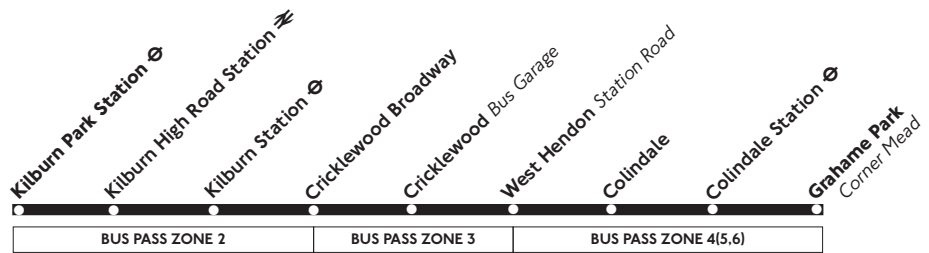

632

Monday to
Friday
Schooldays
only

Kilburn Park - Cricklewood - Grahame Park

Mondays to Fridays

Schooldays only

Kilburn Park Station ⓪	---	---	0746
Kilburn High Road Station ⤵	---	---	0748
Kilburn Station ⓪	---	---	0753
Cricklewood Broadway	0750	0800	0801
Cricklewood Bus Garage	0755	0805	0806
West Hendon Station Road	0802	0812	0813
Colindale Avenue Edgware Road	0807	0817	0818
Colindale Station ⓪	0812	0822	0823
Grahame Park Corner Mead	0817	0827	0828

No service on Saturdays, Sundays or School and Public Holidays

We do all we can to run the services shown but circumstances beyond our control mean that we may not always succeed. Special services run during the Christmas and New Year Holiday, with no buses on Christmas Day.

i **London Travel Information**
020 7222 1234 24 hours

Operated by **Metroline**
for London Buses

If you have any comments regarding this service, please write to Customer Service Centre, London Buses, 172 Buckingham Palace Road, London SW1W 9TN. Telephone 020 7918 4300.

14.10.02(A)
T4462O